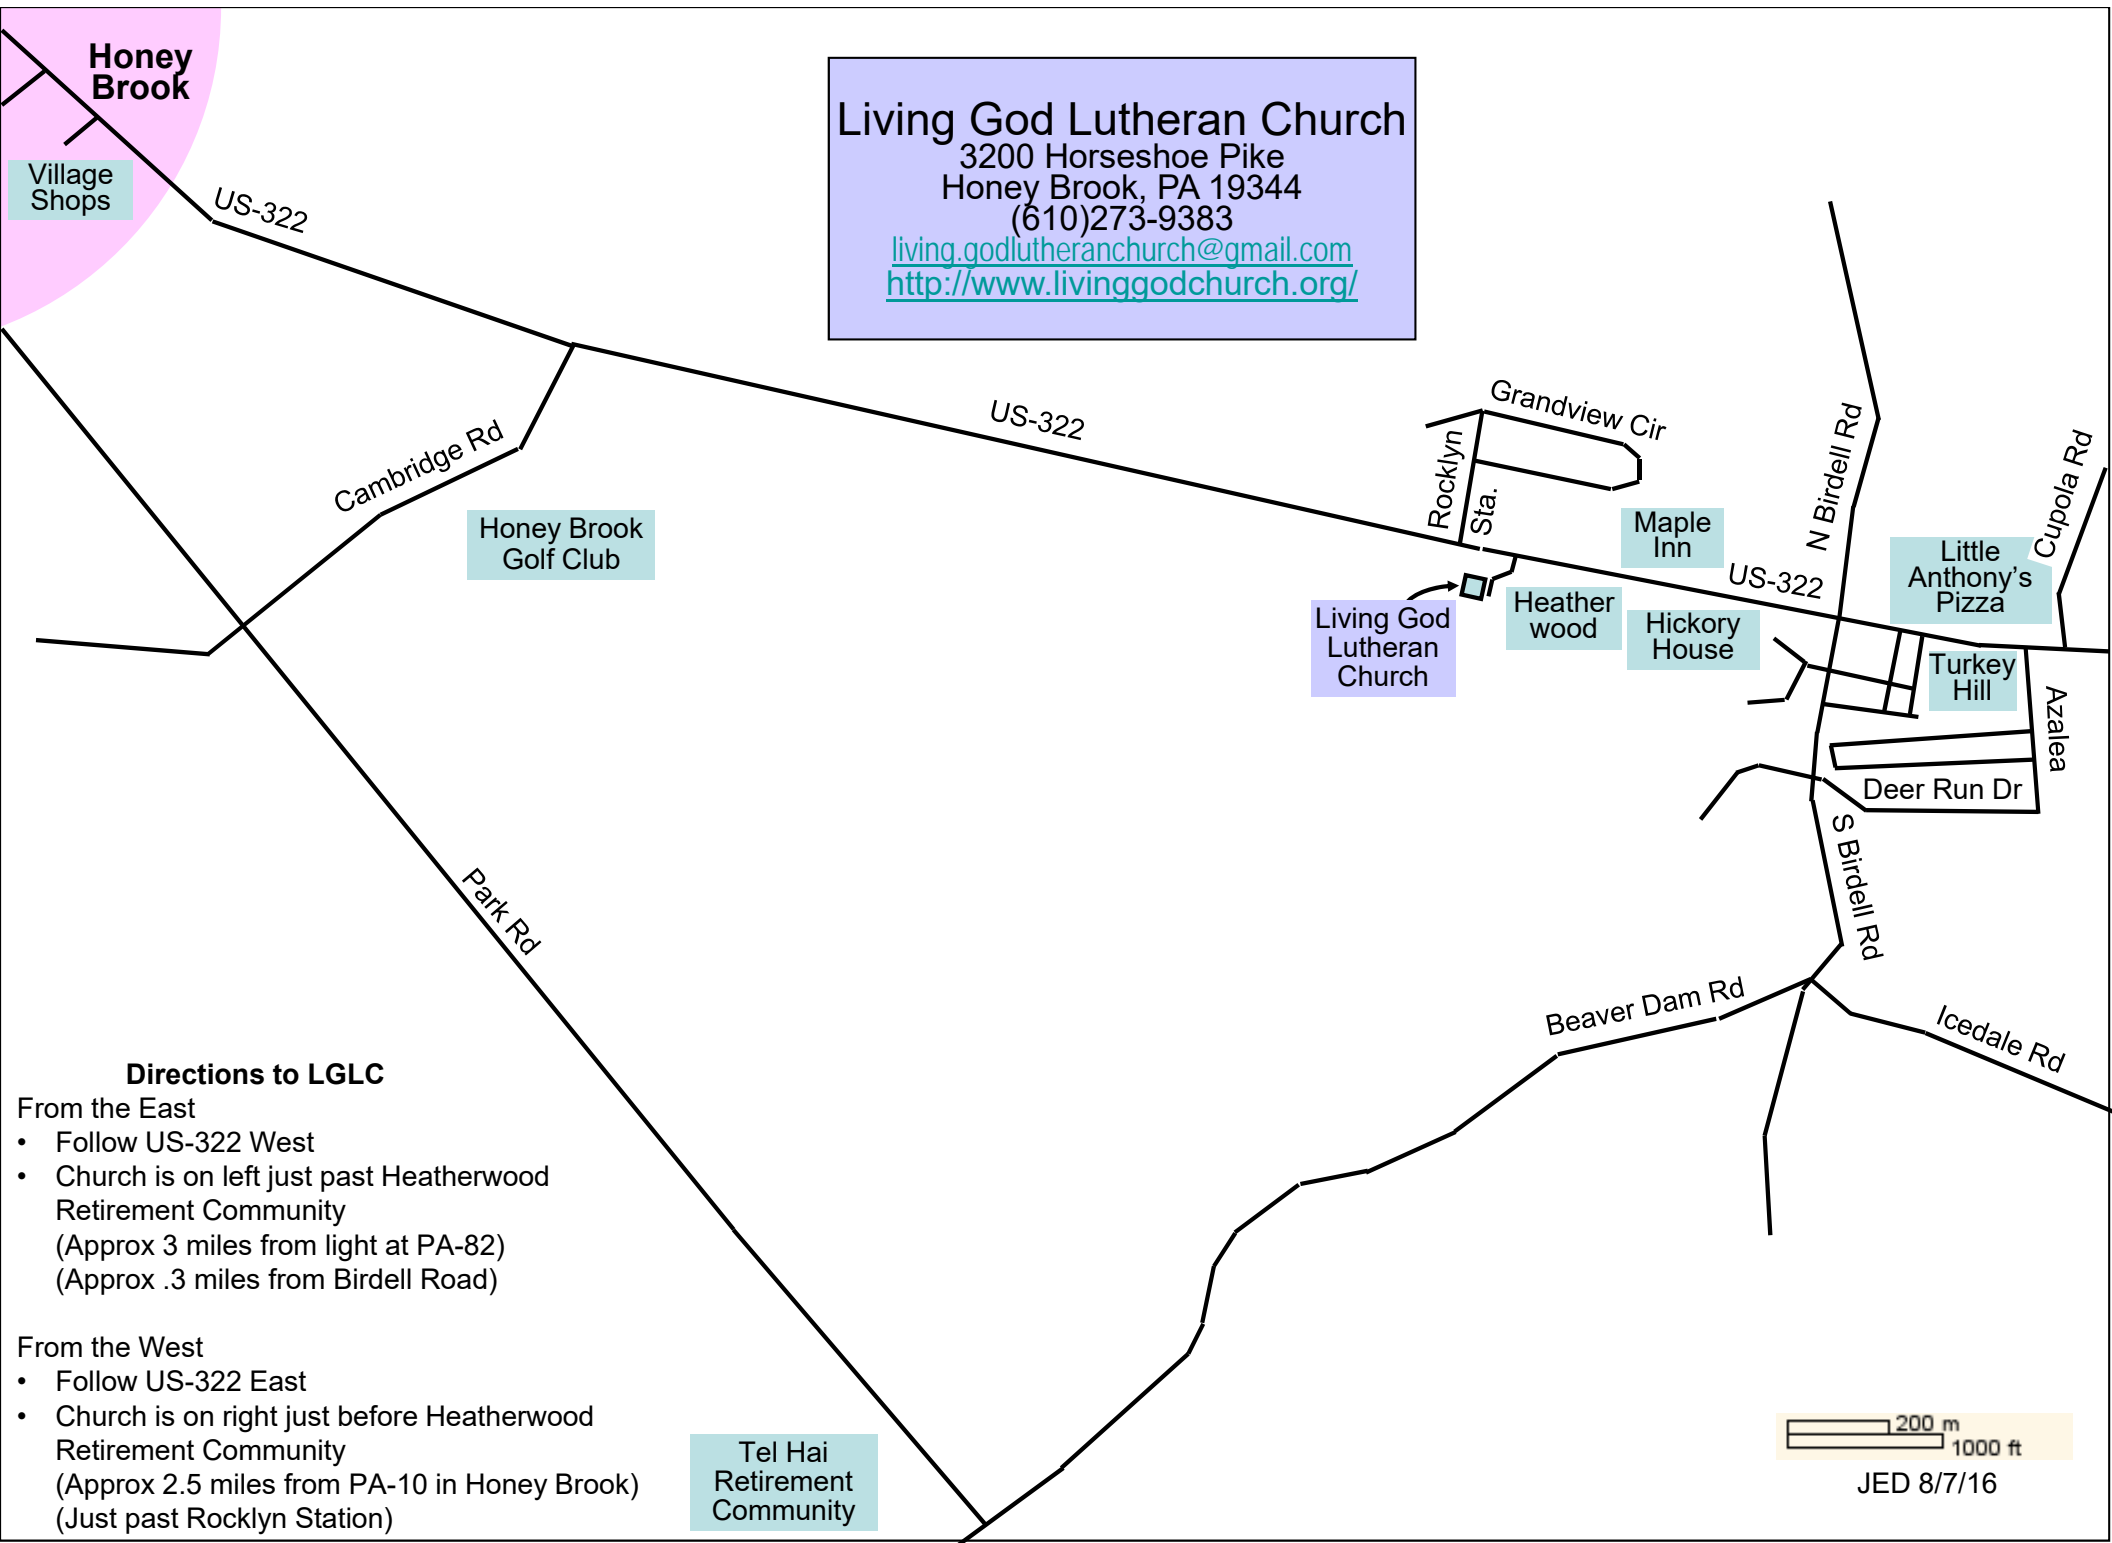

Living God Lutheran Church
 3200 Horseshoe Pike
 Honey Brook, PA 19344
 (610)273-9383
living.godlutheranchurch@gmail.com
<http://www.livinggodchurch.org/>

Directions to LGLC

- From the East**
- Follow US-322 West
 - Church is on left just past Heatherwood Retirement Community (Approx 3 miles from light at PA-82) (Approx .3 miles from Birdell Road)
- From the West**
- Follow US-322 East
 - Church is on right just before Heatherwood Retirement Community (Approx 2.5 miles from PA-10 in Honey Brook) (Just past Rocklyn Station)

200 m
 1000 ft
 JED 8/7/16