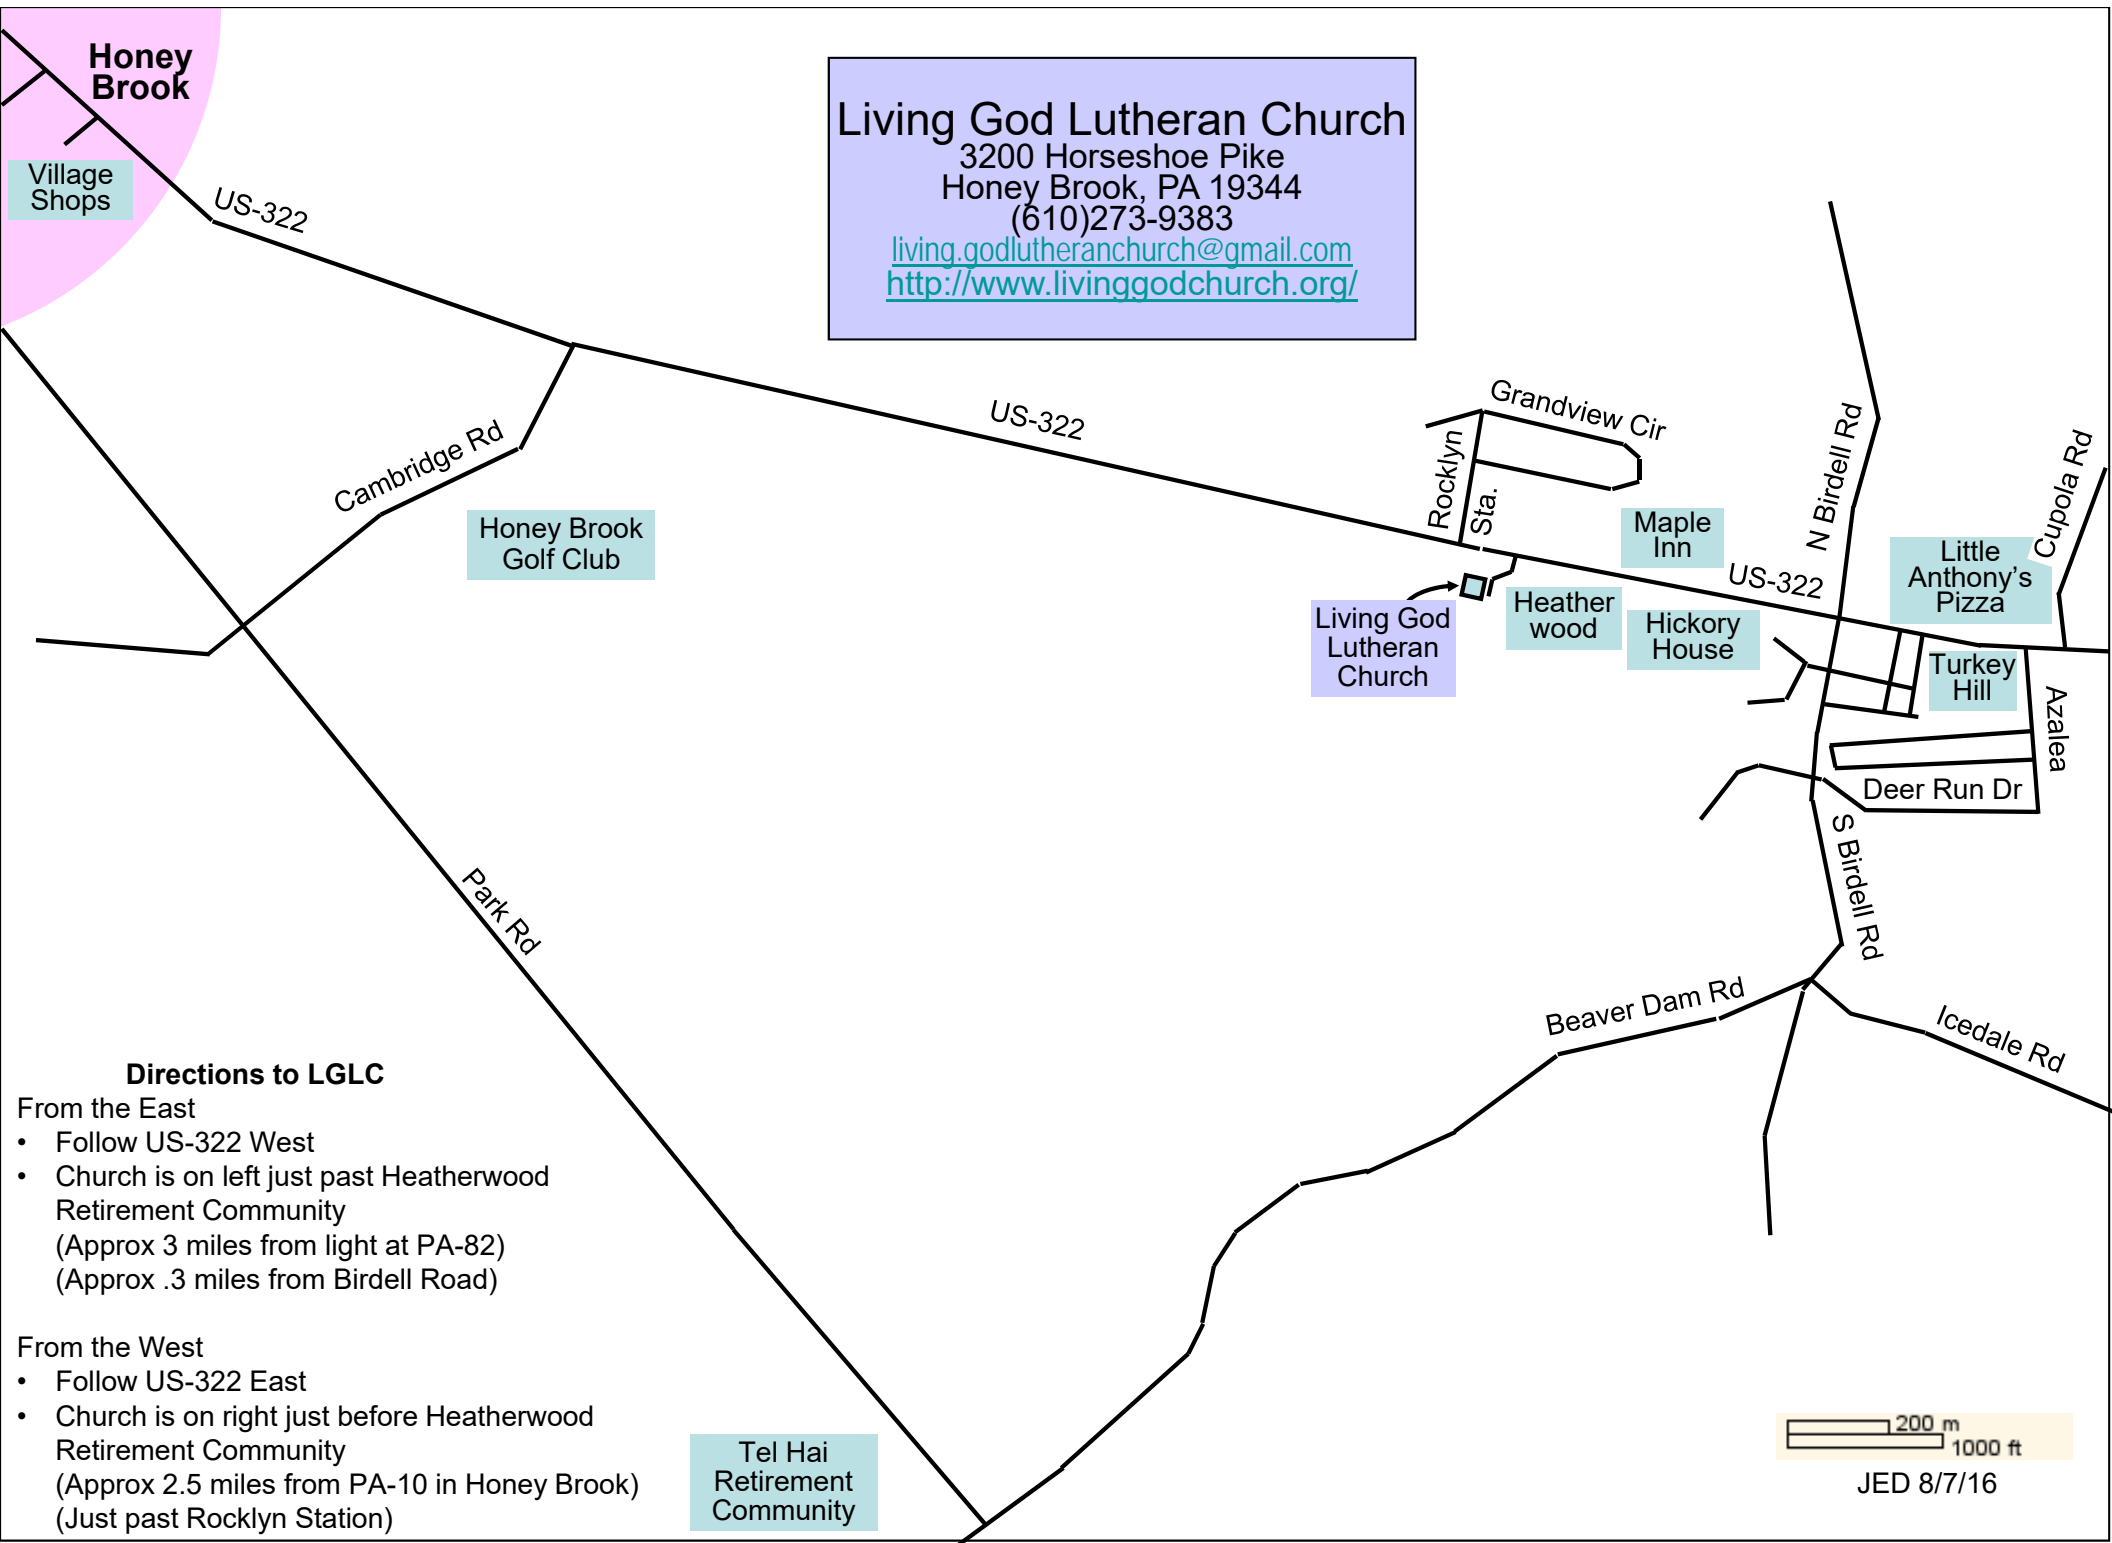

**Living God Lutheran Church**  
 3200 Horseshoe Pike  
 Honey Brook, PA 19344  
 (610)273-9383  
[living.godlutheranchurch@gmail.com](mailto:living.godlutheranchurch@gmail.com)  
<http://www.livinggodchurch.org/>

**Directions to LGLC**

- From the East**
- Follow US-322 West
  - Church is on left just past Heatherwood Retirement Community (Approx 3 miles from light at PA-82) (Approx .3 miles from Birdell Road)
- From the West**
- Follow US-322 East
  - Church is on right just before Heatherwood Retirement Community (Approx 2.5 miles from PA-10 in Honey Brook) (Just past Rocklyn Station)